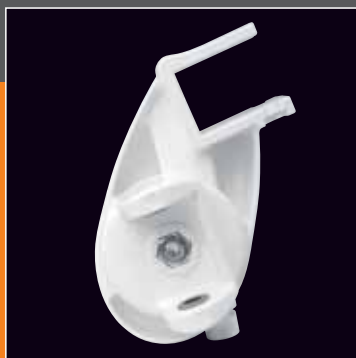

supporto braccio
arm support
Armkonsole
support bras