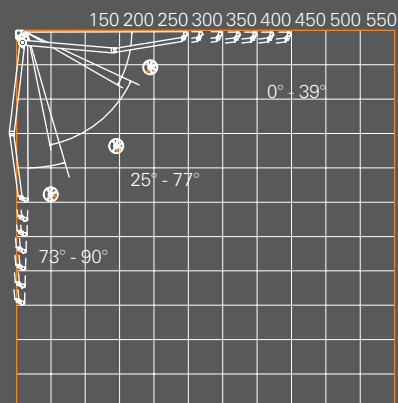

supporto braccio
arm support
Armkonsole
support bras